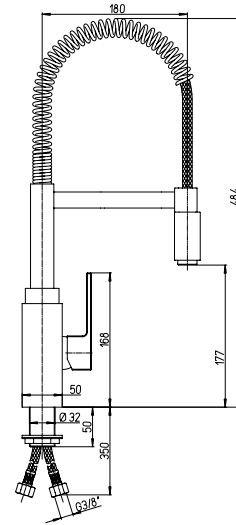

art.

finitura / finishing

84CR556

**Cromo
Chrome**

84PA556

**PVD/Acciaio
PVD/Brushed**