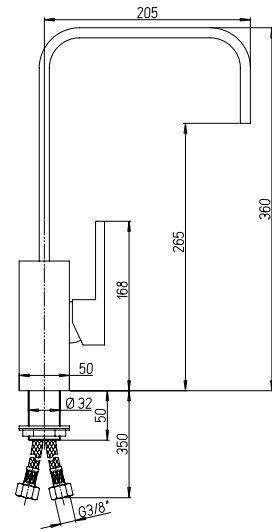

art. *finitura / finishing*

- **84CR557PR** Cromo
  Chrome
- **84PA557PR** PVD/Acciaio
  PVD/Brushed
- **84BY557PR** Bianco antico
  Aged white
- **84YO557PR** Nero opaco
  Matt black